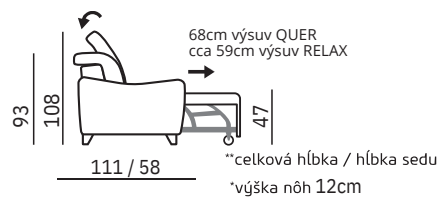

AMANTEA

AT 1

AT 2

AT 3

Kombinovanie zostáv

Zostava do "L"

Zostava do "U"

Kombinovaná zostava

1 OA
68cm
m

1 AL
AT + 68cm

1 AR
68cm + AT

1 ALR
AT + 68cm + AT

1,5 OA
77cm

1,5 AL
AT + 77cm

1,5 AR
77cm + AT

1,5 ALR
AT + 77cm + AT

1,8 OA
83cm

1,8 AL
AT + 83cm

1,8 AR
83cm + AT

1,8 ALR
AT + 83cm + AT

1 OA RELAX
68cm

1 AL RELAX
AT + 68cm

1 AR RELAX
68cm + AT

1 ALR RELAX
AT + 68cm + AT