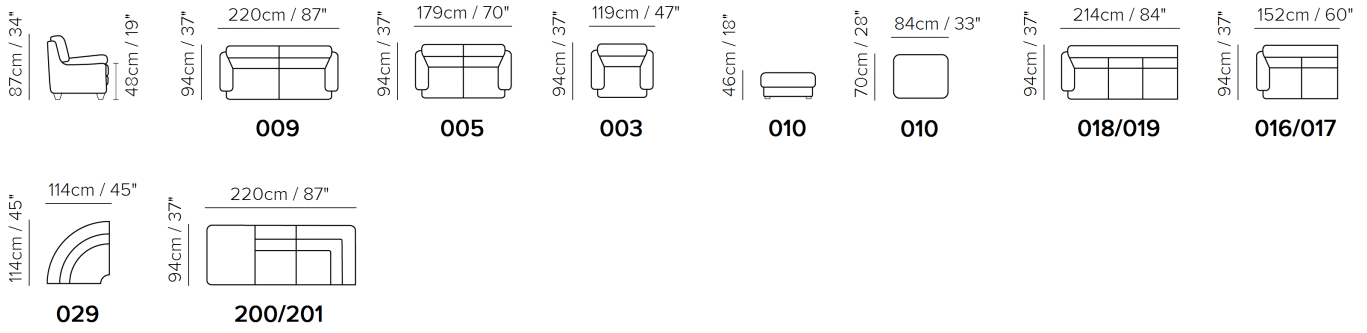

MARINELLA

■ Vers. 009

■ Vers. 003

■ Vers. 016+201

MARINELLA

SCHEMATICS

COMPOSITION EXAMPLES

MARINELLA

NOTES

- STITCHING ON THE SOFA DIFFERS ALL LEATHER AND/OR LEATHER-BONDED MIX: MODEL IN LEATHER-BONDED MIX MIGHT HAVE MORE CUTS.
- All arms, back and seat surfaces are covered in Top Grain.
- This model is available with split leather exterior covering (Side, Rear and Front Panels)
- Tight Seat Cushion (the seat cushions of the models are fixed to the frame)
- Tight Back Cushion (the back cushions of the models are fixed to the frame)
- No Leather Side (the sectional pieces have the side covered with lining and not leather)
- Internal wooden frame
- Without Feet Assembled (the feet will be in a bag inside the package)
- Plastic Wrap (the model will be wrapped in a plastic bag)
- Feet available in metal finishing 75 (Glazed Nickel)