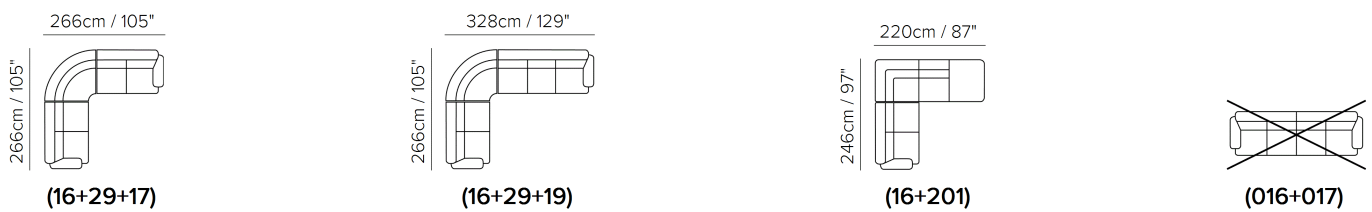

MARINELLA

■ Vers. 009

■ Vers. 003

■ Vers. 016+201

MARINELLA

SCHEMATICS

COMPOSITION EXAMPLES

MARINELLA

NOTES

- STITCHING ON THE SOFA DIFFERS ALL LEATHER AND/OR LEATHER-BONDED MIX: MODEL IN LEATHER-BONDED MIX MIGHT HAVE MORE CUTS.
- All arms, back and seat surfaces are covered in Top Grain.
- This model is available with split leather exterior covering (Side, Rear and Front Panels)
- Tight Seat Cushion (the seat cushions of the models are fixed to the frame)
- Tight Back Cushion (the back cushions of the models are fixed to the frame)
- No Leather Side (the sectional pieces have the side covered with lining and not leather)
- Internal wooden frame
- Without Feet Assembled (the feet will be in a bag inside the package)
- Plastic Wrap (the model will be wrapped in a plastic bag)
- Feet available in metal finishing 75 (Glazed Nickel)