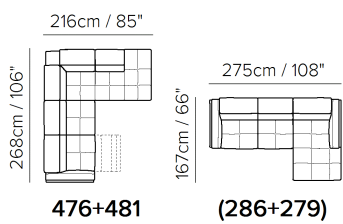

COMPOSITION EXAMPLES