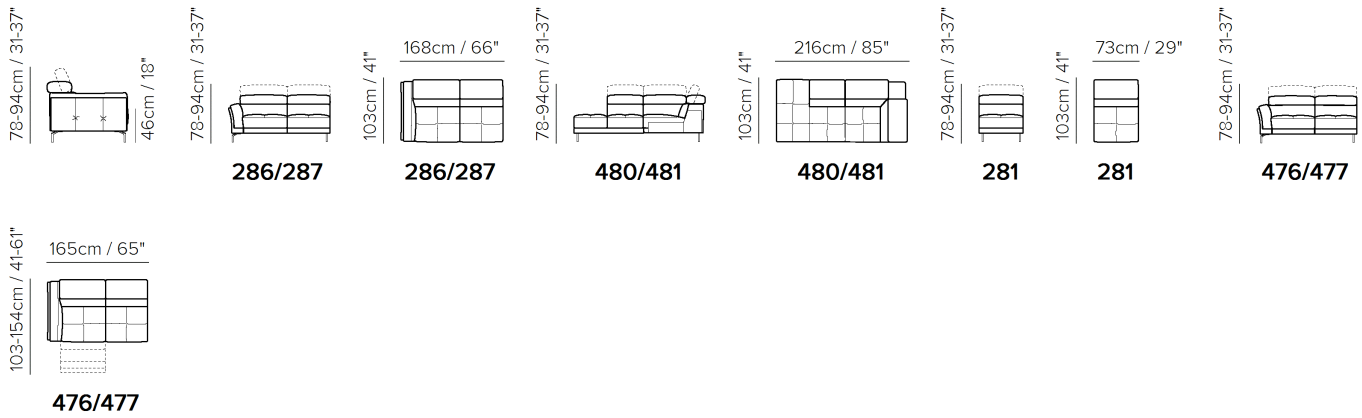

SCHEMATICS