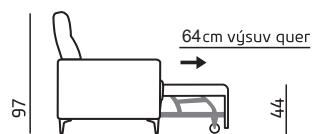

# BASTIA

**Kombinovanie zostáv**

Zostava do "L"

Zostava do "U"

3 + 2 + 1

97  
64cm výsuv quer  
87\*\* / 59 \*\*celková hĺbka / hĺbka sedu  
\*výška nôh 12cm

1 OA  
70cm

1 AL  
AT + 70cm

1 AR  
70cm + AT

1 ALR  
AT + 60cm + AT

ROH  
87 x 87cm

2 OA  
140cm

2 AL  
AT + 140cm

2 AR  
140cm + AT

2 ALR  
AT + 140cm + AT

1 ABH L  
120 x 87cm

1 ABH R  
120 x 87cm

2.5 OA  
160cm

2.5 AL  
AT + 160cm

2.5 AR  
160cm + AT

2.5 ALR  
AT + 160cm + AT

1.5 ABH L  
130 x 87cm

1.5 ABH R  
130 x 87cm

3 OA  
180cm

2 AR QUER  
140cm + AT

2.5 OA QUER  
160cm

2.5 AL QUER  
AT + 160cm

2.5 AR QUER  
160cm + AT

HOCKER Q BK  
80 x 80cm

**PODRUČ:**

AT - š: 20cm

**TYPY NŮH:**