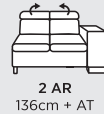

# NOVARA

**Kombinovanie zostáv**

Zostava do "L"

Zostava do "U"

3 + 2 + 1

1 OA  
68cm

1 AL  
AT + 68cm

1 AR  
68cm + AT

1 ALR  
AT + 68cm + AT

ROH  
105 x 105cm

MINISOFA OA  
120cm

MINISOFA AL  
AT + 120cm

MINISOFA AR  
120cm + AT

MINISOFA ALR  
AT + 120cm + AT

2 OA  
136cm

2 AL  
AT + 136cm

2 AR  
136cm + AT

2 ALR  
AT + 136cm + AT

2.5 OA  
152cm

2.5 AL  
AT + 152cm

2.5 AR  
152cm + AT

2.5 ALR  
AT + 152cm + AT

3 OA  
168cm

3 AL  
AT + 168cm

3 AR  
168cm + AT

3 ALR  
AT + 168cm + AT

1 ABH L  
120 x 105cm

1 ABH R  
120 x 105cm

LONG MED AL  
168cm x AT + 69cm  
AT 3 nepoužívať pre LONG

LONG MED AR  
168cm x AT + 69cm

UBEL MED  
205 x 105cm

UBER MED  
205 x 105cm