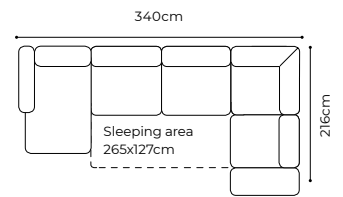

MANTUA II

The height of the furniture: **75 cm** (with the headrest folded)
94 cm (with the headrest unfolded)
 The height of the seat: **45 cm**
 The depth of the seat: **61 cm**
 The height of the legs: **12 cm**
 The width of the side: **30 cm**

2.5VL-OTM(4)R, leather G-000

Movable headrests

Movable seat

OTM(11)SL-2.5QFBB-ID(9)SR

ID(9)SL-2.5QFBB-OTM(11)SR

dimensions

OTM(4)L-2.5VRe

2.5VL-OTM(4)R