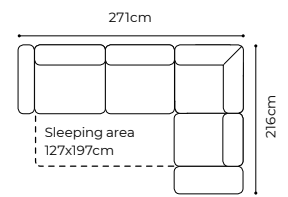

2.5QFL-OTM(11)SR