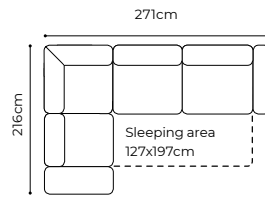

OTM(11)SL-2.5QFR