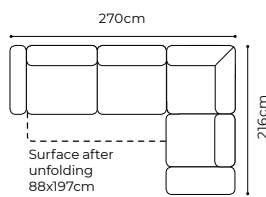

MANTUA II

The height of the furniture: **75 cm** (with the headrest folded)
94 cm (with the headrest unfolded)
 The height of the seat: **45 cm**
 The depth of the seat: **61 cm**
 The height of the legs: **12 cm**
 The width of the side: **30 cm**

2.5VL-OTM(4)R, leather G-000

Movable headrests

Movable seat

OTM(11)SL-2.5QFBB-ID(9)SR

ID(9)SL-2.5QFBB-OTM(11)SR

dimensions

OTM(4)L-2.5VRe

2.5VL-OTM(4)R