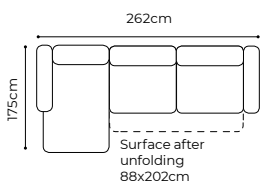

ID(9)L-2.5VR