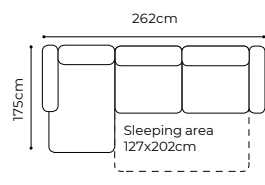

MANTUA II

The height of the furniture: **75 cm** (with the headrest folded)
94 cm (with the headrest unfolded)
 The height of the seat: **45 cm**
 The depth of the seat: **61 cm**
 The height of the legs: **12 cm**
 The width of the side: **30 cm**

2.5VL-OTM(4)R, leather G-000

Movable headrests

Movable seat

OTM(11)SL-2.5QFBB-ID(9)SR

ID(9)SL-2.5QFBB-OTM(11)SR

dimensions

OTM(4)L-2.5VRe

2.5VL-OTM(4)R

OTM(11)SL-2.5QFR

2.5QFL-OTM(11)SR

ID(9)L-2.5VR

2.5VL-ID(9)R

ID(9)SL-2.5QFR

2.5QFL-ID(9)SR