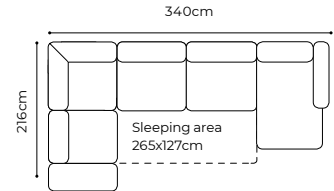

MANTUA II

The height of the furniture: **75 cm** (with the headrest folded)
94 cm (with the headrest unfolded)
 The height of the seat: **45 cm**
 The depth of the seat: **61 cm**
 The height of the legs: **12 cm**
 The width of the side: **30 cm**

2.5VL-OTM(4)R, leather G-000

Movable headrests

Movable seat

OTM(11)SL-2.5QFBB-ID(9)SR

ID(9)SL-2.5QFBB-OTM(11)SR

dimensions

OTM(4)L-2.5VRe

2.5VL-OTM(4)R