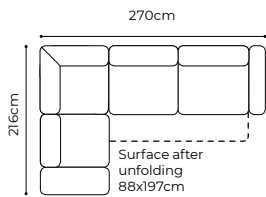

MANTUA II

The height of the furniture: **75 cm** (with the headrest folded)
94 cm (with the headrest unfolded)
 The height of the seat: **45 cm**
 The depth of the seat: **61 cm**
 The height of the legs: **12 cm**
 The width of the side: **30 cm**

2.5VL-OTM(4)R, leather G-000

Movable headrests

Movable seat

OTM(11)SL-2.5QFBB-ID(9)SR

ID(9)SL-2.5QFBB-OTM(11)SR

dimensions

OTM(4)L-2.5VRe

2.5VL-OTM(4)R