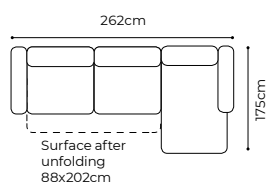

MANTUA II

The height of the furniture: **75 cm** (with the headrest folded)
94 cm (with the headrest unfolded)
 The height of the seat: **45 cm**
 The depth of the seat: **61 cm**
 The height of the legs: **12 cm**
 The width of the side: **30 cm**

OTM(11)SL-2.5QFR

2.5QFL-OTM(11)SR

ID(9)L-2.5VR

2.5VL-ID(9)R

ID(9)SL-2.5QFR

2.5QFL-ID(9)SR