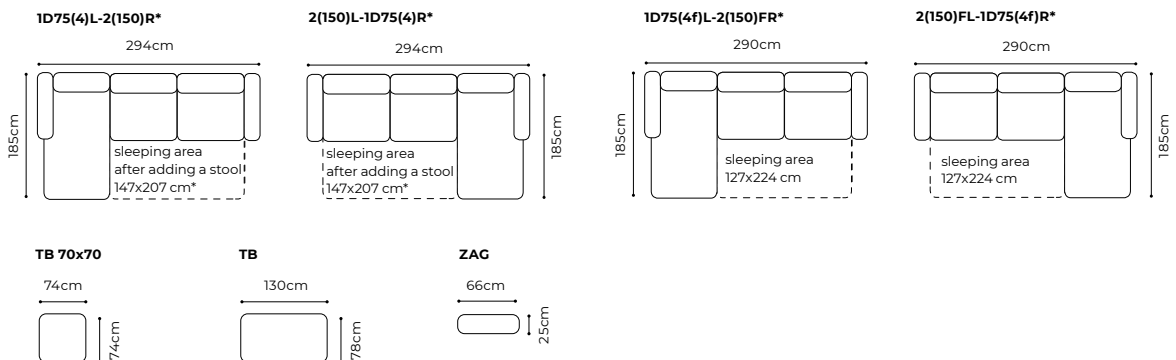

WELLY

The height of the furniture: **96 cm** (without headrest),
108 cm (with optional headrest)

The height of the seat: **48 cm**

The depth of the seat: **54 cm**

The width of the side: **33 cm**

The height of the legs: **20 cm**

TB, fabric Palmas Velvet 1350 and 2(150)L-1D75(4)R, fabric Imperial 407

Sleeping function SLEEPING SET

Movable armrest

TB 70x70

dimensions

*depth at backrest moved backwards