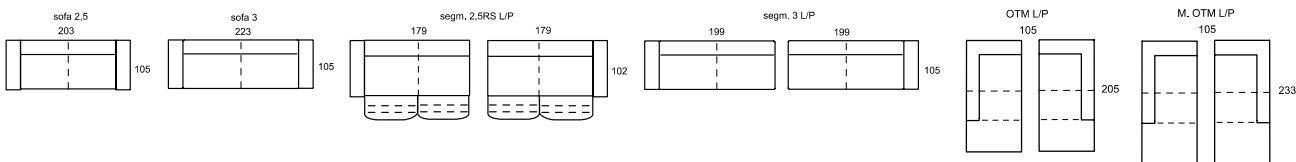

45

OTM-2,5RS 287 76(96) 205
sleep. surface: 212 x 82
corner set

leather
G 305 / Prestige +

Extendable electric seat increases the resting space.

OTM-2,5RS → 287 ↑ 76(96) ↗ 205
sleep. surface: 212 x 82
corner set

DIELY

KONFIGURÁCIE